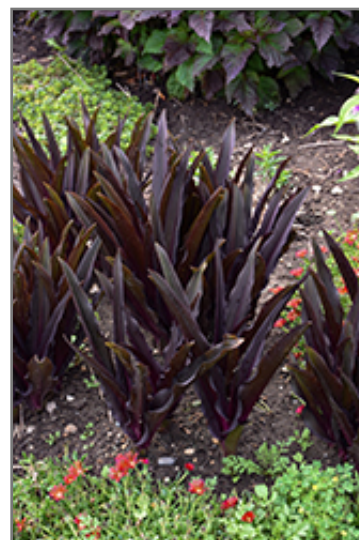

Crowning Glory™ Purple Reign Pineapple Lily *Eucomis 'Purple Reign'*

Plant Height: 18 inches

Flower Height: 24 inches

Spread: 24 inches

Spacing: 24 inches

Sunlight: ☉ ●

Hardiness Zone: (annual)

Description:

A wonderful upright selection featuring striking deep burgundy foliage that holds its color throughout the summer; spikes of attractive pinkish-mauve flowers with burgundy tones rise up in late summer; lift in colder climates, mulch in milder ones

Ornamental Features

Crowning Glory Purple Reign Pineapple Lily features bold spikes of lightly-scented shell pink star-shaped flowers with purple overtones from mid summer to early fall. Its attractive sword-like leaves remain burgundy in colour throughout the season.

Landscape Attributes

Crowning Glory Purple Reign Pineapple Lily is an herbaceous annual with an upright spreading habit of growth. Its medium texture blends into the garden, but can always be balanced by a couple of finer or coarser plants for an effective composition.

This plant will require occasional maintenance and upkeep, and may require the occasional pruning to look its best. It is a good choice for attracting bees and butterflies to your yard. It has no significant negative characteristics.

Crowning Glory Purple Reign Pineapple Lily is recommended for the following landscape applications;

- Accent
- Rock/Alpine Gardens
- General Garden Use
- Container Planting

*Crowning Glory Purple Reign
Pineapple Lily
Photo courtesy of NetPS Plant Finder*