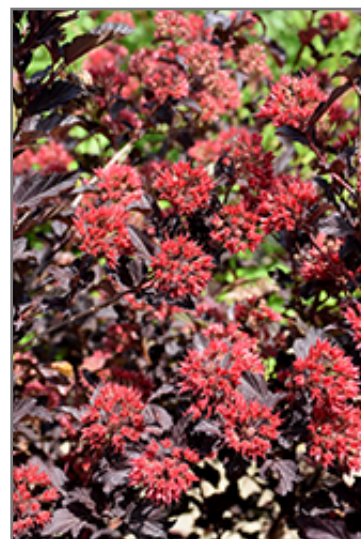

Center Glow Ninebark fruit
Photo courtesy of NetPS Plant Finder