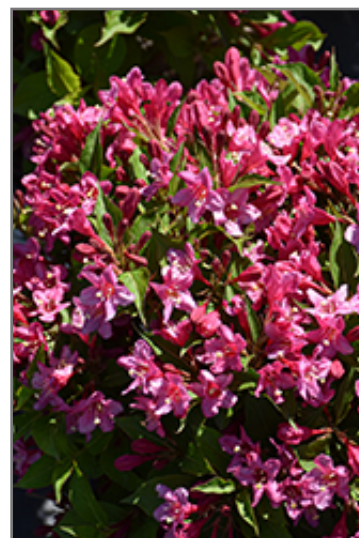

Sonic Bloom® Pink Reblooming Weigela

Weigela florida 'Bokrasopin'

Height: 5 feet

Spread: 5 feet

Sunlight: ○

Hardiness Zone: 4a

Group/Class: Sonic Bloom Series

Description:

This is a magnificent cultivar that forms a stately mounded shrub with rich glossy green foliage; contrasting pink trumpet-shaped flowers re-bloom all season and attract hummingbirds; ideal for the mixed garden border

Ornamental Features

Sonic Bloom Pink Reblooming Weigela features showy clusters of pink trumpet-shaped flowers along the branches from late spring to mid fall, which emerge from distinctive hot pink flower buds. It has attractive green deciduous foliage which emerges coppery-bronze in spring. The glossy pointy leaves are highly ornamental but do not develop any appreciable fall colour.

Landscape Attributes

Sonic Bloom Pink Reblooming Weigela is a dense multi-stemmed deciduous shrub with a mounded form. Its relatively fine texture sets it apart from other landscape plants with less refined foliage.

This shrub will require occasional maintenance and upkeep, and should only be pruned after flowering to avoid removing any of the current season's flowers. It is a good choice for attracting hummingbirds to your yard. It has no significant negative characteristics.

Sonic Bloom Pink Reblooming Weigela is recommended for the following landscape applications;

Sonic Bloom Pink Reblooming Weigela flowers
Photo courtesy of NetPS Plant Finder