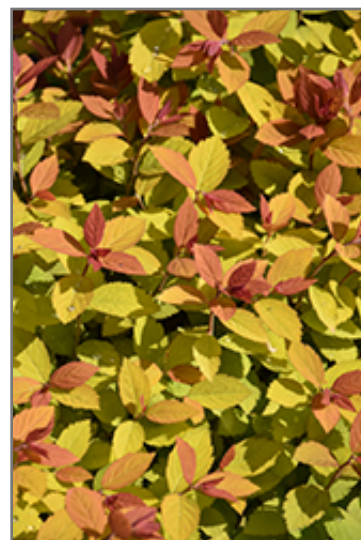

info@lakeshoregardencentre.com
www.lakeshoregardencentre.com

Double Play Big Bang® Spirea *Spiraea 'Tracy'*

Height: 3 feet

Spread: 3 feet

Sunlight: ○

Hardiness Zone: 4a

Group/Class: Double Play Series

Description:

This variety features orange-red emerging foliage that transitions to deep yellow; clusters of pink and hot pink blooms in spring and summer; a fantastic garden focal point for the spring and summer

Ornamental Features

Double Play Big Bang Spirea features showy clusters of shell pink flowers with hot pink eyes at the ends of the branches from mid spring to mid summer. It has yellow deciduous foliage which emerges red in spring. The serrated pointy leaves turn an outstanding brick red in the fall.

Landscape Attributes

Double Play Big Bang Spirea is a multi-stemmed deciduous shrub with a more or less rounded form. Its relatively fine texture sets it apart from other landscape plants with less refined foliage.

This shrub will require occasional maintenance and upkeep, and is best pruned in late winter once the threat of extreme cold has passed. It is a good choice for attracting butterflies to your yard, but is not particularly attractive to deer who tend to leave it alone in favor of tastier treats. It has no significant negative characteristics.

Double Play Big Bang Spirea is recommended for the following landscape applications;

Double Play Big Bang Spirea foliage
Photo courtesy of NetPS Plant Finder