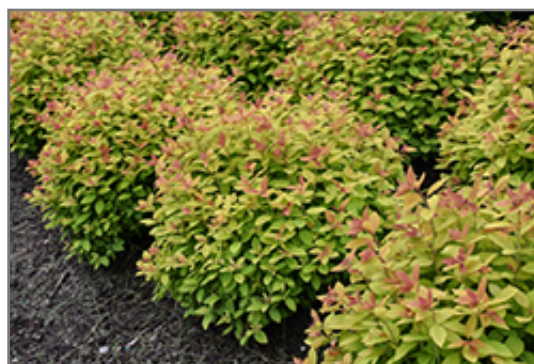

Double Play Big Bang Spirea
Photo courtesy of NetPS Plant Finder