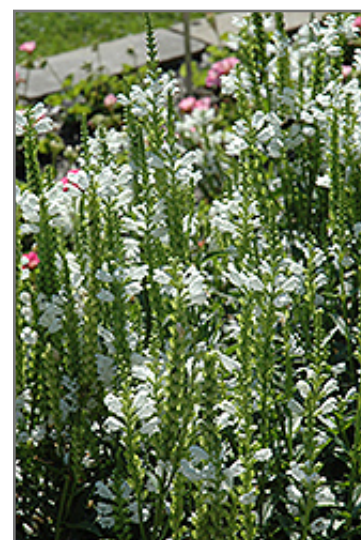

Crystal Peak White Obedient Plant flowers

Photo courtesy of NetPS Plant Finder