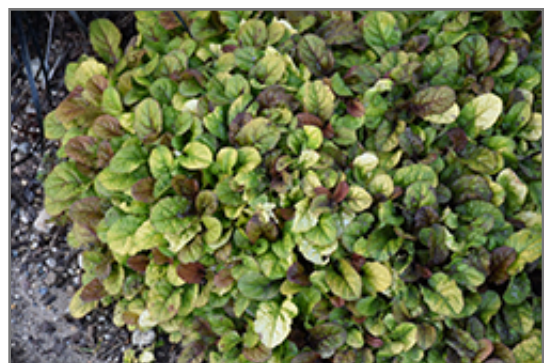

Feathered Friends Parrot Paradise Bugleweed
Photo courtesy of NetPS Plant Finder