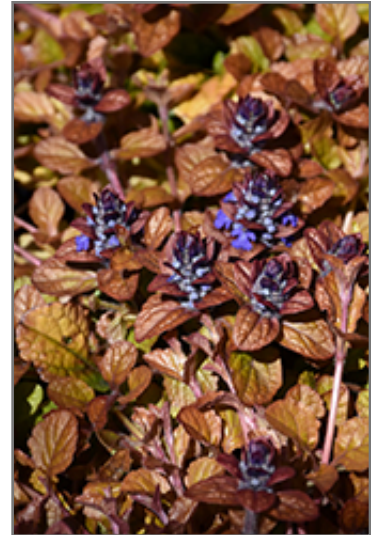

This plant does best in partial shade to shade. It does best in average to evenly moist conditions, but will not tolerate standing water. It is not particular as to soil type or pH. It is somewhat tolerant of urban pollution. Consider covering it with a thick layer of mulch in winter to protect it in exposed locations or colder microclimates. This particular variety is an interspecific hybrid. It can be propagated by division; however, as a cultivated variety, be aware that it may be subject to certain restrictions or prohibitions on propagation.

Feathered Friends Parrot Paradise Bugleweed is a fine choice for the garden, but it is also a good selection for planting in outdoor pots and containers. Because of its spreading habit of growth, it is ideally suited for use as a 'spiller' in the 'spiller-thriller-filler' container combination; plant it near the edges where it can spill gracefully over the pot. Note that when growing plants in outdoor containers and baskets, they may require more frequent waterings than they would in the yard or garden. Be aware that in our climate, most plants cannot be expected to survive the winter if left in containers outdoors, and this plant is no exception. Contact our experts for more information on how to protect it over the winter months.

*Feathered Friends Parrot Paradise
Bugleweed flowers
Photo courtesy of NetPS Plant Finder*