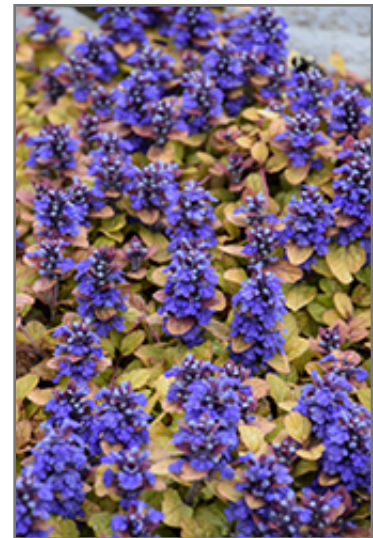

Peter Knippel Garden Centre

4590 Bank St.
Ottawa, ON, K1T 3W6
phone: 613-822-0383
www.knippelgardencentre.com

Feathered Friends Parrot Paradise Bugleweed

Feathered Friends™ Parrot Paradise Bugleweed *Ajuga 'Parrot Paradise'*

Plant Height: 4 inches

Flower Height: 6 inches

Spread: 18 inches

Sunlight: ☐ ●

Hardiness Zone: 3a

Other Names: Carpet Bugle

Group/Class: Feathered Friends Series

Description:

A stunning variety, featuring tri-color foliage of yellow, orange, and red, topped with contrasting violet-blue flowers; excellent when used in containers, as a groundcover, or in border fronts; tolerates any soil with good drainage

Ornamental Features

Feathered Friends Parrot Paradise Bugleweed's attractive small glossy oval leaves emerge brick red in spring, turning light green in colour with showy gold variegation and tinges of orange the rest of the year on a plant with a spreading habit of growth. It features subtle spikes of blue flowers with violet overtones rising above the foliage from late spring to early summer, which emerge from distinctive silver flower buds.

Landscape Attributes

Feathered Friends Parrot Paradise Bugleweed is a dense herbaceous evergreen perennial with a ground-hugging habit of growth. Its relatively fine texture sets it apart from other garden plants with less refined foliage.

Feathered Friends Parrot Paradise Bugleweed in bloom
Photo courtesy of NetPS Plant Finder