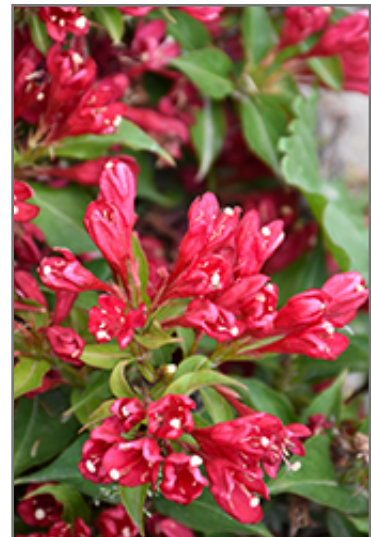

Crimson Kisses Weigela flowers
Photo courtesy of NetPS Plant Finder