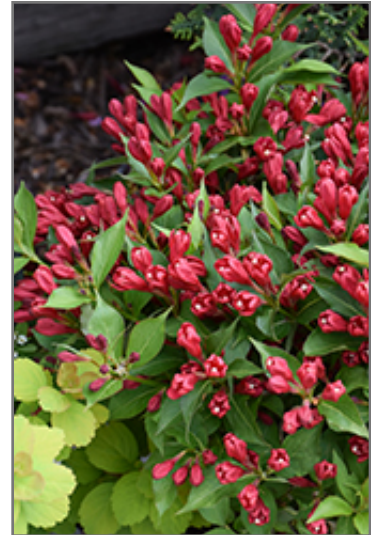

Ornamental Features

Crimson Kisses Weigela is clothed in stunning clusters of crimson trumpet-shaped flowers with white throats along the branches from late spring to mid summer. It has forest green deciduous foliage. The pointy leaves do not develop any appreciable fall colour.

Landscape Attributes

Crimson Kisses Weigela is a multi-stemmed deciduous shrub with a mounded form. Its average texture blends into the landscape, but can be balanced by one or two finer or coarser trees or shrubs for an effective composition.

This shrub will require occasional maintenance and upkeep, and should only be pruned after flowering to avoid removing any of the current season's flowers. It is a good choice for attracting hummingbirds to your yard. It has no significant negative characteristics.

Crimson Kisses Weigela is recommended for the following landscape applications;

- Accent
- Mass Planting
- Hedges/Screening
- General Garden Use

Planting & Growing

Crimson Kisses Weigela will grow to be about 32 inches tall at maturity, with a spread of 32 inches. It has a low canopy. It grows at a medium rate, and under ideal conditions can be expected to live for approximately 30 years.

Crimson Kisses Weigela flowers
Photo courtesy of NetPS Plant Finder