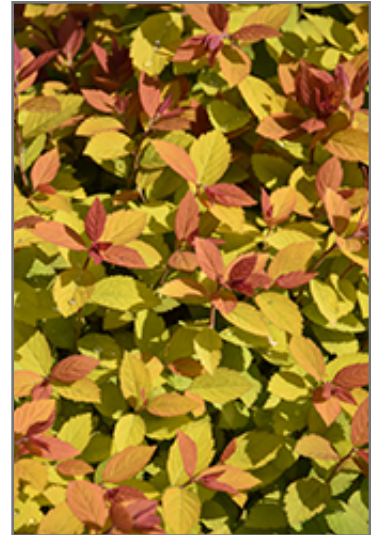

www.knippelgardencentre.com

Double Play Big Bang Spirea

Double Play Big Bang® Spirea *Spiraea 'Tracy'*

Height: 3 feet

Spread: 3 feet

Sunlight: ○

Hardiness Zone: 4a

Group/Class: Double Play Series

Description:

This variety features orange-red emerging foliage that transitions to deep yellow; clusters of pink and hot pink blooms in spring and summer; a fantastic garden focal point for the spring and summer

Ornamental Features

Double Play Big Bang Spirea features showy clusters of shell pink flowers with hot pink eyes at the ends of the branches from mid spring to mid summer. It has yellow deciduous foliage which emerges red in spring. The serrated pointy leaves turn an outstanding brick red in the fall.

Landscape Attributes

Double Play Big Bang Spirea is a multi-stemmed deciduous shrub with a more or less rounded form. Its relatively fine texture sets it apart from other landscape plants with less refined foliage.

This shrub will require occasional maintenance and upkeep, and is best pruned in late winter once the threat of extreme cold has passed. It is a good choice for attracting butterflies to your yard, but is not particularly attractive to deer who tend to leave it alone in favor of tastier treats. It has no significant negative characteristics.

Double Play Big Bang Spirea is recommended for the following landscape applications;

- Mass Planting
- General Garden Use
- Groundcover

Double Play Big Bang Spirea foliage
Photo courtesy of NetPS Plant Finder