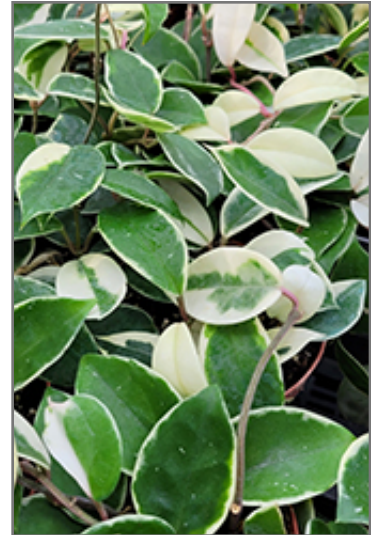

This is an herbaceous houseplant with a spreading, ground-hugging habit of growth. This plant may benefit from an occasional pruning to look its best.

Planting & Growing

When grown indoors, Krimson Queen Wax Plant can be expected to grow to be about 12 inches tall at maturity, with a spread of 5 feet. It grows at a medium rate, and under ideal conditions can be expected to live for approximately 10 years. This houseplant should be situated in a location that that gets indirect sunlight at most, although it will usually require a more brightly-lit environment than what artificial indoor lighting alone can provide. It is very adaptable to both dry and moist soil, but will not tolerate any standing water. The surface of the soil shouldn't be allowed to dry out completely, and so you should expect to water this plant once and possibly even twice each week. Be aware that your particular watering schedule may vary depending on its location in the room, the pot size, plant size and other conditions; if in doubt, ask one of our experts in the store for advice. It will benefit from a regular feeding with a general-purpose fertilizer with every second or third watering. It is not particular as to soil pH, but grows best in rich soil. Contact the store for specific recommendations on pre-mixed potting soil for this plant.

Krimson Queen Wax Plant foliage
Photo courtesy of NetPS Plant Finder