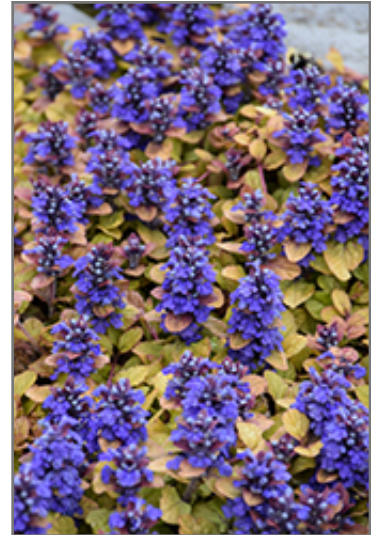

Golden Acre Home & Garden

620 Goddard Ave. NE
Calgary, AB, T2K 5X3
phone: 403-274-4286
www.goldenacre.ca

Feathered Friends Parrot Paradise Bugleweed

Feathered Friends™ Parrot Paradise Bugleweed *Ajuga 'Parrot Paradise'*

Plant Height: 4 inches

Flower Height: 6 inches

Spread: 18 inches

Sunlight: ☐ ●

Hardiness Zone: 3a

Other Names: Carpet Bugle

Group/Class: Feathered Friends Series

Description:

A stunning variety, featuring tri-color foliage of yellow, orange, and red, topped with contrasting violet-blue flowers; excellent when used in containers, as a groundcover, or in border fronts; tolerates any soil with good drainage

Ornamental Features

Feathered Friends Parrot Paradise Bugleweed's attractive small glossy oval leaves emerge brick red in spring, turning light green in colour with showy gold variegation and tinges of orange the rest of the year on a plant with a spreading habit of growth. It features subtle spikes of blue flowers with violet overtones rising above the foliage from late spring to early summer, which emerge from distinctive silver flower buds.

Landscape Attributes

Feathered Friends Parrot Paradise Bugleweed is a dense herbaceous evergreen perennial with a ground-hugging habit of growth. Its relatively fine texture sets it apart from other garden plants with less refined foliage.

Feathered Friends Parrot Paradise Bugleweed in bloom
Photo courtesy of NetPS Plant Finder