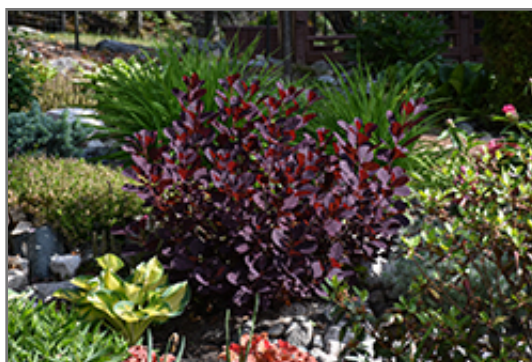

Winecraft Black® Smokebush

Cotinus coggygria 'NCCO1'

Height: 6 feet

Spread: 6 feet

Sunlight: ○

Hardiness Zone: 4a

Other Names: Smoketree

Description:

Foliage on this outstanding dwarf variety emerges rich purple, progresses to deep near-black as summer heat comes on, then lightens up in shades of red and orange in fall; large, soft panicles of bloom in early summer has the appearance of smoke

Ornamental Features

Winecraft Black Smokebush features airy panicles of pink flowers with red overtones at the ends of the branches from early to mid summer. It has attractive black foliage with burgundy undersides and tinges of deep purple which emerges deep purple in spring. The round leaves are highly ornamental and turn outstanding shades of brick red and orange in the fall.

Landscape Attributes

Winecraft Black Smokebush is a multi-stemmed deciduous shrub with an upright spreading habit of growth. Its average texture blends into the landscape, but can be balanced by one or two finer or coarser trees or shrubs for an effective composition.

This shrub will require occasional maintenance and upkeep, and is best pruned in late winter once the threat of extreme cold has passed. Deer don't particularly care for this plant and will usually leave it alone in favor of tastier treats. It has no significant negative characteristics.

Winecraft Black Smokebush is recommended for the following landscape applications;

Winecraft Black Smokebush
Photo courtesy of NetPS Plant Finder