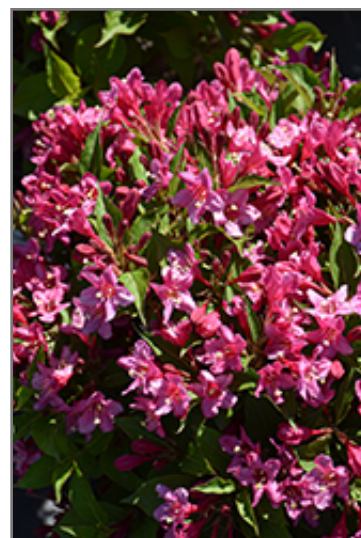

Weigela florida 'Bokrasopin'

Height: 5 feet

Spread: 5 feet

Sunlight: ○

Hardiness Zone: 4a

Group/Class: Sonic Bloom Series

Description:

This is a magnificent cultivar that forms a stately mounded shrub with rich glossy green foliage; contrasting pink trumpet-shaped flowers rebloom all season and attract hummingbirds; ideal for the mixed garden border

Ornamental Features

Sonic Bloom Pink Reblooming Weigela features showy clusters of pink trumpet-shaped flowers along the branches from late spring to mid fall, which emerge from distinctive hot pink flower buds. It has attractive green deciduous foliage which emerges coppery-bronze in spring. The glossy pointy leaves are highly ornamental but do not develop any appreciable fall colour.

Landscape Attributes

Sonic Bloom Pink Reblooming Weigela is a dense multi-stemmed deciduous shrub with a mounded form. Its relatively fine texture sets it apart from other landscape plants with less refined foliage.

This shrub will require occasional maintenance and upkeep, and should only be pruned after flowering to avoid removing any of the current season's flowers. It is a good choice for attracting hummingbirds to your yard. It has no significant negative characteristics.

Sonic Bloom Pink Reblooming Weigela is recommended for the following landscape applications;

- Accent
- Mass Planting
- Hedges/Screening
- General Garden Use

Sonic Bloom Pink Reblooming Weigela flowers
Photo courtesy of NetPS Plant Finder