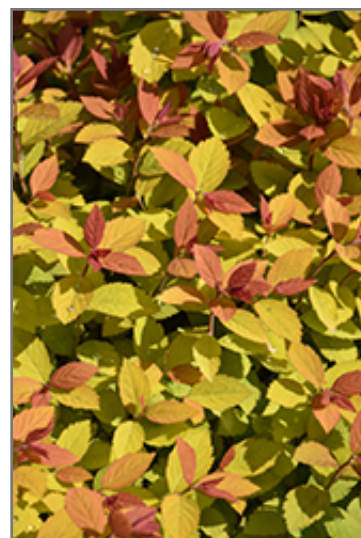

Double Play Big Bang Spirea

Double Play Big Bang® Spirea *Spiraea 'Tracy'*

Height: 3 feet

Spread: 3 feet

Sunlight: ○

Hardiness Zone: 4a

Group/Class: Double Play Series

Description:

This variety features orange-red emerging foliage that transitions to deep yellow; clusters of pink and hot pink blooms in spring and summer; a fantastic garden focal point for the spring and summer

Ornamental Features

Double Play Big Bang Spirea features showy clusters of shell pink flowers with hot pink eyes at the ends of the branches from mid spring to mid summer. It has yellow deciduous foliage which emerges red in spring. The serrated pointy leaves turn an outstanding brick red in the fall.

Landscape Attributes

Double Play Big Bang Spirea is a multi-stemmed deciduous shrub with a more or less rounded form. Its relatively fine texture sets it apart from other landscape plants with less refined foliage.

This shrub will require occasional maintenance and upkeep, and is best pruned in late winter once the threat of extreme cold has passed. It is a good choice for attracting butterflies to your yard, but is not particularly attractive to deer who tend to leave it alone in favor of tastier treats. It has no significant negative characteristics.

Double Play Big Bang Spirea is recommended for the following landscape applications;

- Mass Planting
- General Garden Use
- Groundcover

Double Play Big Bang Spirea foliage
Photo courtesy of NetPS Plant Finder