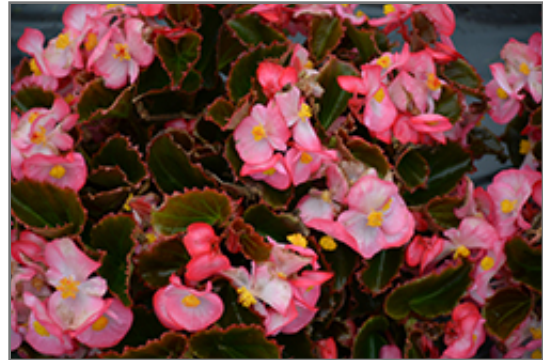

Senator IQ Rose Bicolor
Begonia 'Senator IQ Rose Bicolor'

Height: 10 inches

Spread: 10 inches

Spacing: 8 inches

Sunlight: ☐ ☒

Hardiness Zone: (annual)

Other Names: Cane, Angel Wing

Group/Class: Senator Series

Description:

An upright, mounded selection that provides a season-long beauty in landscapes, hanging baskets and containers; features deep bronze foliage with pink and white colored blooms; low maintenance

Ornamental Features

Senator IQ Rose Bicolor features dainty nodding rose orchid-like flowers with white overtones and yellow throats at the ends of the stems from mid spring to mid fall. Its attractive small serrated pointy leaves remain dark green in color with distinctive dark red edges and tinges of coppery-bronze throughout the season.

Landscape Attributes

Senator IQ Rose Bicolor is an herbaceous annual with a mounded form. Its medium texture blends into the garden, but can always be balanced by a couple of finer or coarser plants for an effective composition.

This is a high maintenance plant that will require regular care and upkeep, and usually looks its best without pruning, although it will tolerate pruning. Deer don't particularly care for this plant and will usually leave it alone in favor of tastier treats. Gardeners should be aware of the following characteristic(s) that may warrant special consideration;

- Insects
- Disease

Senator IQ Rose Bicolor flowers
Photo courtesy of NetPS Plant Finder