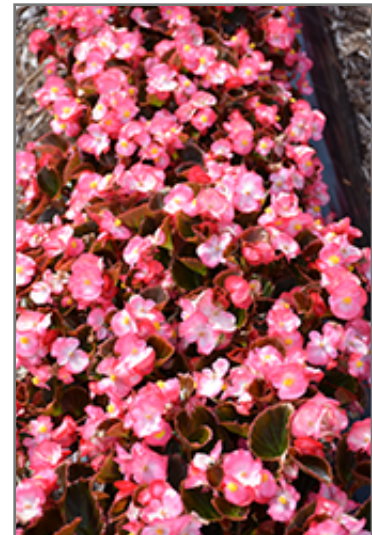

Senator IQ Rose Bicolor in bloom
Photo courtesy of NetPS Plant Finder