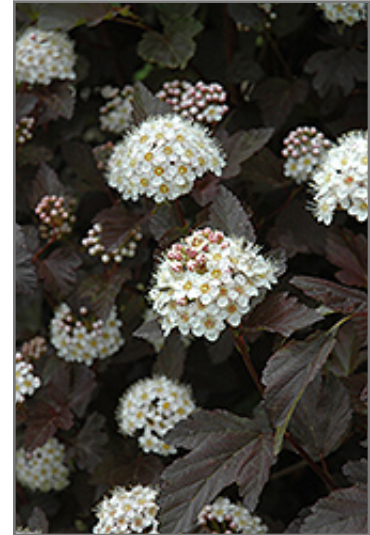

Diablo Ninebark flowers
Photo courtesy of NetPS Plant Finder